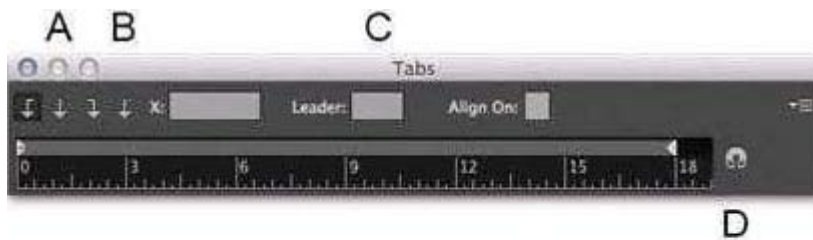

Answer: C

2. Click the Exhibit tab to see the exhibit.

Fugia nimolo 11/16
Platecu lparunt autae 1/4
Consequiae con corepta 1/16
Evelles magnien 13/16

You want to set up tabular content as shown.

Which option will let you align the fractions to the slash?