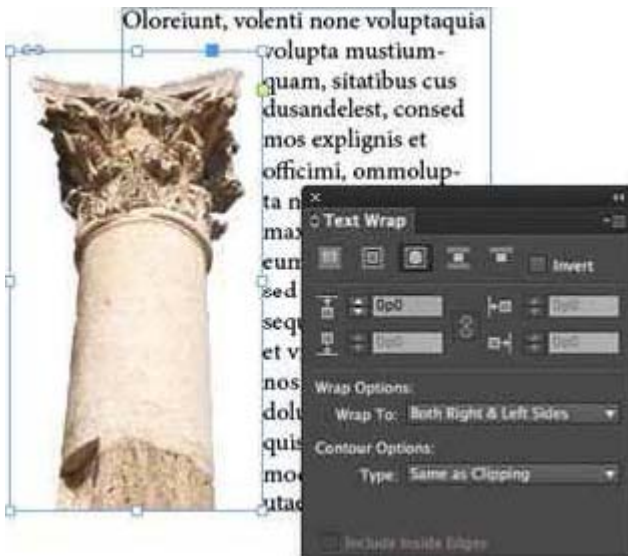

D. Video

Answer: A

5. Click the Exhibit tab to see the exhibit.

You want to wrap text around the irregular outline of this transparent Photoshop PSD image.

In the Text Wrap panel, which option will wrap text around the shape most efficiently?